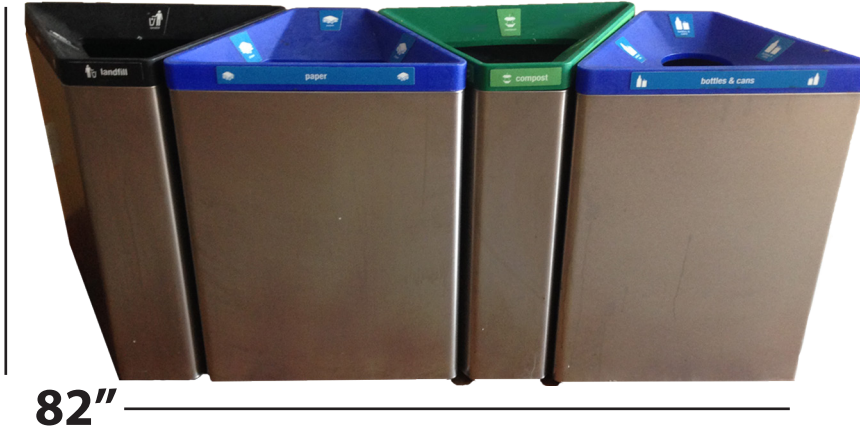

Stainless Steel Sets

Centralized Zero Waste Collection Bins

32"

16 gal.

24 gal.

Description

Centralized stainless steel sets are used for high profile areas and buildings. They are an alternative to the standard sets, featuring a modern triangular or quadrangular design.