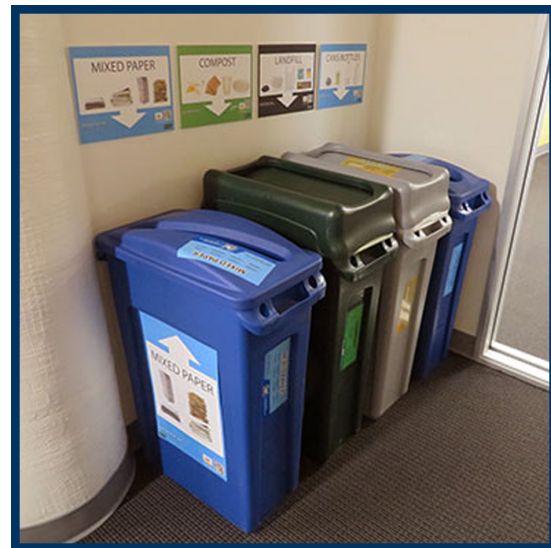

## Centralized Zero Waste Collection Bins

### Description

The standard bins used when Cal Zero Waste implements composting and recycling in a campus building. A set includes four bins: compost, landfill, mixed paper, and cans and bottles. The bins have lids to contain smells, keep out pests, and discourage contamination.